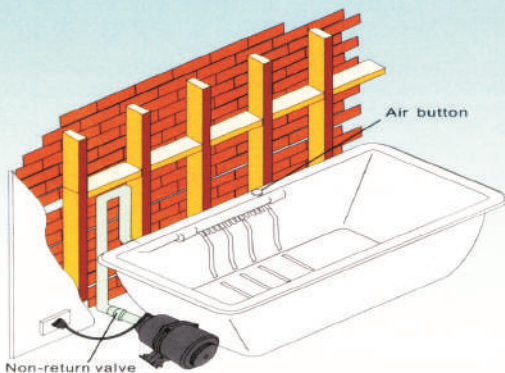

SPA BATH BLOWER-INDOOR