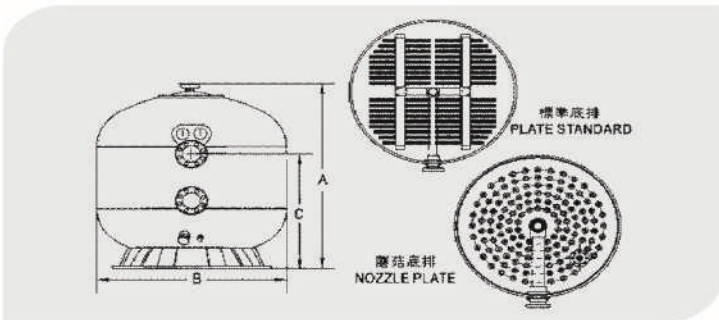

SPA BATH BLOWER

FEATURES & ADVANTAGES

In perfect harmony with your spa bath, MINDER spa bath blower features:

- Whisper quiet operation
- Thermal protection device to automatically stop operation at 80°C
- High performance: with strong air flow up to 120 nf/hr MINDER spa bath blower will easily operate 9-24 air jets with 10% more air pressure.
- Application: residential spa baths or portable bath tubes